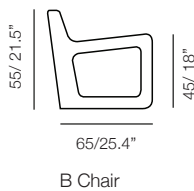

Lebello 2013 Products Catalog

Collection				
Dimensions	Description	SKU	Materials	
B Chair B Chair 2	Lounge Chair 60 x 65 x 55 cm	b1 21 lbs/0.27 m ³	Standard Fibers Premium Fibers	
	Lounge Chair High Back 60 x 65 x 73 cm	b2 22.3 lbs/0.34 m ³ 	Standard Fibers Premium Fibers	