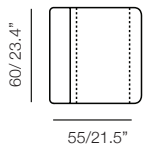

Lebello 2013 Products Catalog

Collection				
Dimensions	Description	SKU	Materials	
B Chair B Chair 2	Lounge Chair 60 x 65 x 55 cm	b1 21 lbs/0.27 m ³	Standard Fibers Premium Fibers	
	Lounge Chair High Back 60 x 65 x 73 cm	b2 22.3 lbs/0.34 m ³ 	Standard Fibers Premium Fibers	