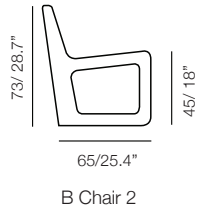

Lebello 2013 Products Catalog

Collection				
Dimensions	Description	SKU	Materials	
B Chair B Chair 2	Lounge Chair 60 x 65 x 55 cm	b1 21 lbs/0.27 m ³	Standard Fibers Premium Fibers	
	Lounge Chair High Back 60 x 65 x 73 cm	b2 22.3 lbs/0.34 m ³ 	Standard Fibers Premium Fibers	