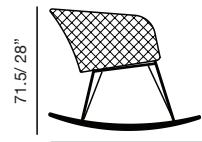

Lebello 2013 Products Catalog

		Collection		
Dimensions	Description	SKU	Materials	
 <p>37/14.5"</p> <p>60/23.6"</p>	Shell Chair Lorris Weave	c6 11 lbs/0.17 m ³	Standard Fibers Premium Fibers	
	Shell Chair Criss Weave	c6-w 11 lbs/0.17 m ³	Standard Fibers Premium Fibers	
	Shell Chair with Open Back Lorris Weave	c6o 10.6 lbs/0.17 m ³	Standard Fibers Premium Fibers	
Chair 6	Sledge Base	c6-sled 54 lbs/0.22 m ³	304 Stainless	
		304		

Chair 6 Open W

Chair 6 Open

Chair 6 Lounge Chair 6 Rock	Lounge Chair Low Sledge Base Criss Weave	c6-wl 15.4 lbs/0.31 m ³	Standard Fibers Premium Fibers	585,00 595,00	
	Rocking Chair with Teak Legs Criss Weave	c6-r 18.3 lbs/0.29 m ³	Standard Fibers Premium Fibers	735,00 745,00	
		 304 			

Chair 6 Lounge

Chair 6 Rock

Fiber Colors			
Peel	Premium	Standard	
Exclusions apply	876 Bronze 425 Titanium 462 Mocca TF6 Aqua	151 Orange 326 Aqua 368 Green 010 White	433 Black 609 Champagne TF7 Grey / TF8 Beige 423 Grey