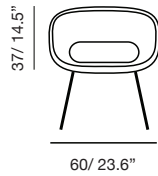

Lebello 2013 Products Catalog

		Collection		
Dimensions	Description	SKU	Materials	
 <p>37/14.5"</p> <p>60/23.6"</p>	Shell Chair Lorris Weave	c6 11 lbs/0.17 m ³	Standard Fibers Premium Fibers	
	Shell Chair Criss Weave	c6-w 11 lbs/0.17 m ³	Standard Fibers Premium Fibers	
	Shell Chair with Open Back Lorris Weave	c6o 10.6 lbs/0.17 m ³	Standard Fibers Premium Fibers	
Chair 6	Sledge Base	c6-sled 54 lbs/0.22 m ³	304 Stainless	
		304		

Chair 6 Open W

Chair 6 Open

Chair 6 Lounge Chair 6 Rock	Lounge Chair Low Sledge Base Criss Weave	c6-wl 15.4 lbs/0.31 m ³	Standard Fibers Premium Fibers	585,00 595,00	
	Rocking Chair with Teak Legs Criss Weave	c6-r 18.3 lbs/0.29 m ³	Standard Fibers Premium Fibers	735,00 745,00	
		 304 			

Lebello 2013
Products Catalog

Collection				
Dimensions	Description	SKU	Materials	
Cushions For Chair 6 Series	Chair 6 Cushion COM: 0.50 sqm	c6-c	Sunbrella	
		c6-qdf 	Sunproof/ Texsilk QDF foam only	
Fabric Colors				
	Sunbrella	5404 White 5461 Grey 5471 Black	5416 Aqua 5429 Green 5432 Brown	5406 Orange
	Sunproof	1630 Ash 1510 Tan 1610 Grey	183 Purple 1060 Lilac 1810 Sand	2200 Marine 1650 Cool Grey