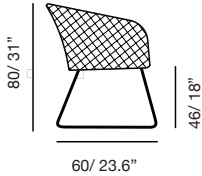

Lebello 2013 Products Catalog

		Collection		
Dimensions	Description	SKU	Materials	
 <p>37/14.5"</p> <p>60/23.6"</p>	Shell Chair Lorris Weave	c6 11 lbs/0.17 m ³	Standard Fibers Premium Fibers	
	Shell Chair Criss Weave	c6-w 11 lbs/0.17 m ³	Standard Fibers Premium Fibers	
	Shell Chair with Open Back Lorris Weave	c6o 10.6 lbs/0.17 m ³	Standard Fibers Premium Fibers	
Chair 6	Sledge Base	c6-sled 54 lbs/0.22 m ³	304 Stainless	
		304		

Chair 6 Open W

Chair 6 Open

Chair 6 Lounge Chair 6 Rock	Lounge Chair Low Sledge Base Criss Weave	c6-wl 15.4 lbs/0.31 m ³	Standard Fibers Premium Fibers	585,00 595,00	
	Rocking Chair with Teak Legs Criss Weave	c6-r 18.3 lbs/0.29 m ³	Standard Fibers Premium Fibers	735,00 745,00	
		 304 			

Lebello 2013
Products Catalog

Collection				
Dimensions	Description	SKU	Materials	
Cushions For Chair 6 Series	Chair 6 Cushion COM: 0.50 sqm	c6-c	Sunbrella	
		c6-qdf 	Sunproof/ Texsilk QDF foam only	
Fabric Colors				
	Sunbrella	5404 White 5461 Grey 5471 Black	5416 Aqua 5429 Green 5432 Brown	5406 Orange
	Sunproof	1630 Ash 1510 Tan 1610 Grey	183 Purple 1060 Lilac 1810 Sand	2200 Marine 1650 Cool Grey