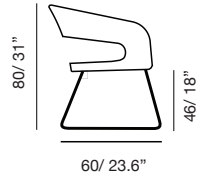

Lebello 2013 Products Catalog

		Collection		
Dimensions	Description	SKU	Materials	
 <p>37/14.5"</p> <p>60/23.6"</p>	Shell Chair Lorris Weave	c6 11 lbs/0.17 m ³	Standard Fibers Premium Fibers	
	Shell Chair Criss Weave	c6-w 11 lbs/0.17 m ³	Standard Fibers Premium Fibers	
	Shell Chair with Open Back Lorris Weave	c6o 10.6 lbs/0.17 m ³	Standard Fibers Premium Fibers	
Chair 6	Sledge Base	c6-sled 54 lbs/0.22 m ³	304 Stainless	
		304		

Chair 6 Open W

Chair 6 Open

Chair 6 Lounge Chair 6 Rock	Lounge Chair Low Sledge Base Criss Weave	c6-wl 15.4 lbs/0.31 m ³	Standard Fibers Premium Fibers	585,00 595,00	
	Rocking Chair with Teak Legs Criss Weave	c6-r 18.3 lbs/0.29 m ³	Standard Fibers Premium Fibers	735,00 745,00	
		 304 			