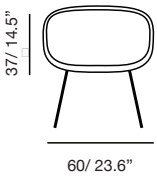

Lebello 2013 Products Catalog

		Collection		
Dimensions	Description	SKU	Materials	
 <p>37/14.5"</p> <p>60/23.6"</p>	Shell Chair Lorris Weave	c6 11 lbs/0.17 m ³	Standard Fibers Premium Fibers	
	Shell Chair Criss Weave	c6-w 11 lbs/0.17 m ³	Standard Fibers Premium Fibers	
	Shell Chair with Open Back Lorris Weave	c6o 10.6 lbs/0.17 m ³	Standard Fibers Premium Fibers	
Chair 6	Sledge Base	c6-sled 54 lbs/0.22 m ³	304 Stainless	
		304		

Chair 6 Open W

Chair 6 Open

Chair 6 Lounge Chair 6 Rock	Lounge Chair Low Sledge Base Criss Weave	c6-wl 15.4 lbs/0.31 m ³	Standard Fibers Premium Fibers	585,00 595,00	
	Rocking Chair with Teak Legs Criss Weave	c6-r 18.3 lbs/0.29 m ³	Standard Fibers Premium Fibers	735,00 745,00	
		 304 			

Lebello 2013
Products Catalog

Collection				
Dimensions	Description	SKU	Materials	
Cushions For Chair 6 Series	Chair 6 Cushion COM: 0.50 sqm	c6-c	Sunbrella	
		c6-qdf 	Sunproof/ Texsilk QDF foam only	
Fabric Colors				
	Sunbrella	5404 White 5461 Grey 5471 Black	5416 Aqua 5429 Green 5432 Brown	5406 Orange
	Sunproof	1630 Ash 1510 Tan 1610 Grey	183 Purple 1060 Lilac 1810 Sand	2200 Marine 1650 Cool Grey