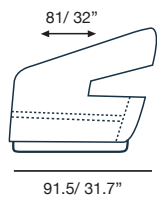

## Products Catalog

Collection				
Dimensions	Description	SKU	Materials	
<b>Club 3</b> Stainless Legs	Club Chair	<b>cb3</b> 22 lbs/0.45 m <sup>3</sup>  	Standard Fibers Premium Fibers	
	Seat Cushion			
	<b>Club 3 Cushion</b> COM: 1.00 sqm	<b>cb3-c</b> 	Sunbrella Sunproof/ Texsilik QDF foam only	
Fabric Colors				
 75/ 29.6" 35/ 13.7"	 70/ 27.5"	Sunbrella	5404 White 5461 Grey 5471 Black	5416 Aqua 5432 Brown
		Sunproof	1630 Ash 1510 Tan 1610 Grey	183 Purple 1060 Lilac 1810 Sand

Club 6

Club 6 Sofa

<b>Club 6 Coffee T</b>	Coffee Table ø 110 x 27.5 cm	<b>c6c</b> 25 lbs/0.43 m <sup>3</sup>  	Standard Fibers Premium Fibers	
------------------------	---------------------------------	---	-----------------------------------	---