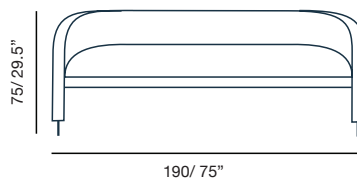

## Products Catalog

Collection				
Dimensions	Description	SKU	Materials	
<b>Club 3</b> Stainless Legs	Club Chair	<b>cb3</b> 22 lbs/0.45 m <sup>3</sup>  	Standard Fibers Premium Fibers	
	Seat Cushion			
	<b>Club 3 Cushion</b> COM: 1.00 sqm	<b>cb3-c</b> 	Sunbrella Sunproof/ Texsilik QDF foam only	
Fabric Colors				
 75/ 29.6" 35/ 13.7"	 70/ 27.5"	Sunbrella	5404 White 5461 Grey 5471 Black	5416 Aqua 5432 Brown
		Sunproof	1630 Ash 1510 Tan 1610 Grey	183 Purple 1060 Lilac 1810 Sand

<b>Club 6</b> <b>Club 6 Sofa</b> Stainless Legs	Club Chair	<b>cb6</b> 42.3 lbs/0.67 m <sup>3</sup>  	Standard Fibers Premium Fibers	
	Club Sofa	<b>cs6</b> 70.5 lbs/1.59 m <sup>3</sup>  	Standard Fibers Premium Fibers	

Club 6

Club 6 Sofa

<b>Club 6 Coffee T</b>	Coffee Table ø 110 x 27.5 cm	<b>c6c</b> 25 lbs/0.43 m <sup>3</sup>  	Standard Fibers Premium Fibers	
------------------------	---------------------------------	---	-----------------------------------	---

<b>Throw Pillows</b> For Club 3, Club 6 Series Back/Side Pillows	<b>Pillow 700</b> 75 x 50 cm COM: 0.88 sqm	<b>p-700</b>	Sunbrella Sunproof/ Texsilk QDF foam only	
	<b>Pillow 600</b> 78 x 38.5 cm COM: 0.77 sqm	<b>p-600</b>	Sunbrella Sunproof/ Texsilk QDF foam only	
	<b>Pillow 500</b> 64 x 38.5 cm COM: 0.55 sqm	<b>p-500</b>	Sunbrella Sunproof/ Texsilk QDF foam only	
	<b>Pillow 450</b> 45 x 45 cm COM: 0.60 sqm	<b>p-450</b> 	Sunbrella Sunproof/ Texsilk QDF foam only	
Fabric Colors				
Sunbrella	5404 White 5461 Grey 5471 Black	5416 Aqua 5429 Green 5432 Brown	5406 Orange	
Sunproof	1630 Ash 1510 Tan 1610 Grey	183 Purple 1060 Lilac 1810 Sand	2200 Marine 1650 Cool Grey	