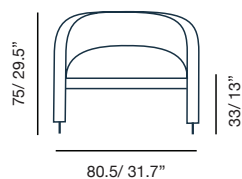

## Products Catalog

Collection				
Dimensions	Description	SKU	Materials	
<b>Club 3</b> Stainless Legs	Club Chair	<b>cb3</b> 22 lbs/0.45 m <sup>3</sup>  	Standard Fibers Premium Fibers	
	Seat Cushion			
	<b>Club 3 Cushion</b> COM: 1.00 sqm	<b>cb3-c</b> 	Sunbrella Sunproof/ Texsilik QDF foam only	
Fabric Colors				
 75/ 29.6" 35/ 13.7"	 70/ 27.5"	Sunbrella	5404 White 5461 Grey 5471 Black	5416 Aqua 5432 Brown
		Sunproof	1630 Ash 1510 Tan 1610 Grey	183 Purple 1060 Lilac 1810 Sand

<b>Club 6</b> <b>Club 6 Sofa</b> Stainless Legs	Club Chair	<b>cb6</b> 42.3 lbs/0.67 m <sup>3</sup>  	Standard Fibers Premium Fibers	
	Club Sofa	<b>cs6</b> 70.5 lbs/1.59 m <sup>3</sup>  	Standard Fibers Premium Fibers	

Club 6

Club 6 Sofa

<b>Club 6 Coffee T</b>	Coffee Table ø 110 x 27.5 cm	<b>c6c</b> 25 lbs/0.43 m <sup>3</sup>  	Standard Fibers Premium Fibers	
------------------------	---------------------------------	---	-----------------------------------	---

<b>Throw Pillows</b> For Club 3, Club 6 Series Back/Side Pillows	<b>Pillow 700</b> 75 x 50 cm COM: 0.88 sqm	<b>p-700</b>	Sunbrella Sunproof/ Texsilk QDF foam only	
	<b>Pillow 600</b> 78 x 38.5 cm COM: 0.77 sqm	<b>p-600</b>	Sunbrella Sunproof/ Texsilk QDF foam only	
	<b>Pillow 500</b> 64 x 38.5 cm COM: 0.55 sqm	<b>p-500</b>	Sunbrella Sunproof/ Texsilk QDF foam only	
	<b>Pillow 450</b> 45 x 45 cm COM: 0.60 sqm	<b>p-450</b> 	Sunbrella Sunproof/ Texsilk QDF foam only	
Fabric Colors				
Sunbrella	5404 White 5461 Grey 5471 Black	5416 Aqua 5429 Green 5432 Brown	5406 Orange	
Sunproof	1630 Ash 1510 Tan 1610 Grey	183 Purple 1060 Lilac 1810 Sand	2200 Marine 1650 Cool Grey	