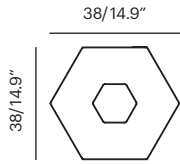

2017 New Releases
MSRP

Collection	Description	SKU	Materials	Unit Price
Hexa Tray -new Accessories	Hexa Tray	ha-ty	Clear Alu	Call
	Solid Alu 38 x 38 cm	XX lbs/X.XX m ³ Cu	Brass, Copper, Black	Call

Hexa Tray

Hexa Mini

Hexa Mini Tray	ha-mty	Clear Alu	Call
Solid Alu 11.5 x 11.5 cm	XX lbs/X.XX m ³ Cu	Brass, Copper, Black	Call