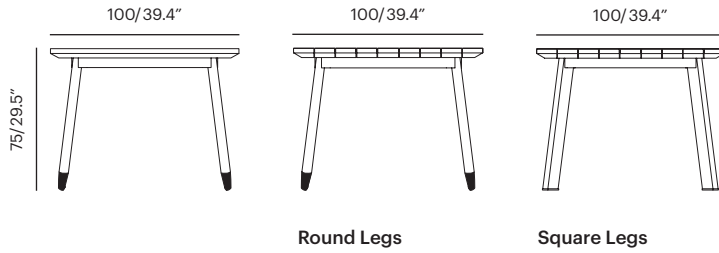

Collection	Description	SKU	Materials	Unit Price	
Plank Table 4 -new Optional Legs Round R with Brass/Stainless tips	Plank Table 4	pkt-4r (Round Legs)	Frame Color/Leg Tips	Call	
	Round/Square Legs 100 x 100 x 75 cm	pkt-4 (Square Legs) X lbs/X.XX m ³	Frame Color / Teak Wood Walnut	Call	

Plank Table 6/8 -new Optional Legs Round R with Brass/Stainless tips	Plank Table 6	pkt-6r (Round Legs)	Frame Color/Leg Tips	Call	
	Round/Square Legs 180 x 100 x 75 cm	pkt-6 (Square Legs) X lbs/X.XX m ³	Frame Color / Teak Wood Walnut	Call	

Plank Table 8	pkt-8 (Square Legs)	Frame Color / Teak Wood Walnut	Call
Square Legs 263 x 100 x 75 cm	XX lbs/X.XX m ³		