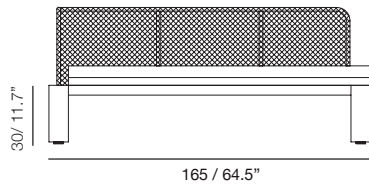

Lebello 2013

Products Catalog

Collection				
Dimensions	Description	SKU	Materials	
Pure Chaise Platform Solid Alu Frame Stainless Cushion Board	Platform 200 x 84 x 73 cm	pu-ch 30 lbs/.60 m³	Frame Colors 02 White, 06 Bronze, 09 Grey, 10 Beige	
	Cushion Board Open Weave	pu-ch-b   304	304 / Standard Fibers 304 / Premium Fibers	
Cushions				
	Seat Cushion Lines or Flat COM: 5.72 sqm	pc-c-l (Lines) 	Sunbrella Sunproof/ Texsilk QDF foam only	

Pure Sofa Pure A, Pure C Modular Seating Solid Alu Frame Stainless Cushion Board	Sofa 165 x 90 x 70 cm Open Weave	pu-a / ar (right arm) 95 lbs/.75 m³	Frame / Standard Fibers Frame / Premium Fibers	
	Sofa 165 x 90 x 70 cm Open Weave	pu-c / cl (left arm) 92 lbs/.75 m³   304	Frame / Standard Fibers Frame / Premium Fibers 02 White, 06 Bronze, 09 Grey, 10 Beige	

Lebello 2013

Products Catalog

Collection					
Dimensions	Description	SKU	Materials		
Cushions Pure A, Pure C	Seat Cushion Lines or Flat COM: 3.68 sqm	pc-A-1 (Lines)	Sunbrella Sunproof/ Textsilk QDF foam only		
	COM: 4.07 sqm	pc-C-1 (Lines) 	Sunbrella Sunproof/ Textsilk QDF foam only		
Fabric Colors					
Sunbrella	5404 White 5461 Grey 5471 Black	5416 Aqua 5432 Brown			
Sunproof	1630 Ash 1510 Tan 1610 Grey	183 Purple 1060 Lilac 1810 Sand	2200 Marine 1650 Cool Grey		