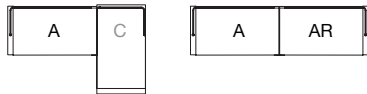

Lebello 2013

Products Catalog

Collection				
Dimensions	Description	SKU	Materials	
Pure Chaise Platform Solid Alu Frame Stainless Cushion Board	Platform 200 x 84 x 73 cm	pu-ch 30 lbs/.60 m³	Frame Colors 02 White, 06 Bronze, 09 Grey, 10 Beige	
	Cushion Board Open Weave	pu-ch-b   304	304 / Standard Fibers 304 / Premium Fibers	
Cushions				
	Seat Cushion Lines or Flat COM: 5.72 sqm	pc-c-l (Lines) 	Sunbrella Sunproof/ Texsilk QDF foam only	

Pure Sofa Pure A, Pure C Modular Seating Solid Alu Frame Stainless Cushion Board	Sofa 165 x 90 x 70 cm Open Weave	pu-a / ar (right arm) 95 lbs/.75 m³	Frame / Standard Fibers Frame / Premium Fibers	
	Sofa 165 x 90 x 70 cm Open Weave	pu-c / cl (left arm) 92 lbs/.75 m³   304	Frame / Standard Fibers Frame / Premium Fibers 02 White, 06 Bronze, 09 Grey, 10 Beige	

Lebello 2013

Products Catalog

Collection					
Dimensions	Description	SKU	Materials		
Cushions Pure A, Pure C	Seat Cushion Lines or Flat COM: 3.68 sqm	pc-A-1 (Lines)	Sunbrella Sunproof/ Textsilk QDF foam only		
	COM: 4.07 sqm	pc-C-1 (Lines) 	Sunbrella Sunproof/ Textsilk QDF foam only		
Fabric Colors					
Sunbrella	5404 White 5461 Grey 5471 Black	5416 Aqua 5432 Brown			
Sunproof	1630 Ash 1510 Tan 1610 Grey	183 Purple 1060 Lilac 1810 Sand	2200 Marine 1650 Cool Grey		