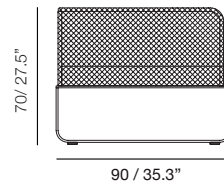

Lebello 2013

Products Catalog

Collection				
Dimensions	Description	SKU	Materials	
Pure Chaise Platform Solid Alu Frame Stainless Cushion Board	Platform 200 x 84 x 73 cm	pu-ch 30 lbs/.60 m³	Frame Colors 02 White, 06 Bronze, 09 Grey, 10 Beige	
	Cushion Board Open Weave	pu-ch-b   304	304 / Standard Fibers 304 / Premium Fibers	
Cushions				
	Seat Cushion Lines or Flat COM: 5.72 sqm	pc-c-l (Lines) 	Sunbrella Sunproof/ Texsilk QDF foam only	

Pure Sofa Pure A, Pure C Modular Seating Solid Alu Frame Stainless Cushion Board	Sofa 165 x 90 x 70 cm Open Weave	pu-a / ar (right arm) 95 lbs/.75 m³	Frame / Standard Fibers Frame / Premium Fibers	
	Sofa 165 x 90 x 70 cm Open Weave	pu-c / cl (left arm) 92 lbs/.75 m³   304	Frame / Standard Fibers Frame / Premium Fibers 02 White, 06 Bronze, 09 Grey, 10 Beige	

Lebello 2013

Products Catalog

Collection					
Dimensions	Description	SKU	Materials		
Cushions Pure A, Pure C	Seat Cushion Lines or Flat COM: 3.68 sqm	pc-A-1 (Lines)	Sunbrella Sunproof/ Textsilk QDF foam only		
	COM: 4.07 sqm	pc-C-1 (Lines) 	Sunbrella Sunproof/ Textsilk QDF foam only		
Fabric Colors					
Sunbrella	5404 White 5461 Grey 5471 Black	5416 Aqua 5432 Brown			
Sunproof	1630 Ash 1510 Tan 1610 Grey	183 Purple 1060 Lilac 1810 Sand	2200 Marine 1650 Cool Grey		