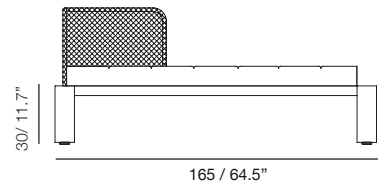

Lebello 2013

Products Catalog

Collection				
Dimensions	Description	SKU	Materials	
Pure Chaise Platform Solid Alu Frame Stainless Cushion Board	Platform 200 x 84 x 73 cm	pu-ch 30 lbs/.60 m³	Frame Colors 02 White, 06 Bronze, 09 Grey, 10 Beige	
	Cushion Board Open Weave	pu-ch-b   304	304 / Standard Fibers 304 / Premium Fibers	
Cushions				
	Seat Cushion Lines or Flat COM: 5.72 sqm	pc-c-l (Lines) 	Sunbrella Sunproof/ Texsilk QDF foam only	

Pure Sofa Pure A, Pure C Modular Seating Solid Alu Frame Stainless Cushion Board	Sofa 165 x 90 x 70 cm Open Weave	pu-a / ar (right arm) 95 lbs/.75 m³	Frame / Standard Fibers Frame / Premium Fibers	
	Sofa 165 x 90 x 70 cm Open Weave	pu-c / cl (left arm) 92 lbs/.75 m³   304	Frame / Standard Fibers Frame / Premium Fibers 02 White, 06 Bronze, 09 Grey, 10 Beige	

Lebello 2013

Products Catalog

Collection					
Dimensions	Description	SKU	Materials		
Cushions Pure A, Pure C	Seat Cushion Lines or Flat COM: 3.68 sqm	pc-A-1 (Lines)	Sunbrella Sunproof/ Textsilk QDF foam only		
	COM: 4.07 sqm	pc-C-1 (Lines) 	Sunbrella Sunproof/ Textsilk QDF foam only		
Fabric Colors					
Sunbrella	5404 White 5461 Grey 5471 Black	5416 Aqua 5432 Brown			
Sunproof	1630 Ash 1510 Tan 1610 Grey	183 Purple 1060 Lilac 1810 Sand	2200 Marine 1650 Cool Grey		