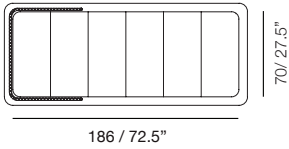

Lebello 2013

Products Catalog

Collection				
Dimensions	Description	SKU	Materials	
Pure Chaise Platform Solid Alu Frame Stainless Cushion Board	Platform 200 x 84 x 73 cm	pu-ch 30 lbs/.60 m³	Frame Colors 02 White, 06 Bronze, 09 Grey, 10 Beige	
	Cushion Board Open Weave	pu-ch-b   304	304 / Standard Fibers 304 / Premium Fibers	
Cushions				
	Seat Cushion Lines or Flat COM: 5.72 sqm	pc-c-l (Lines) 	Sunbrella Sunproof/ Texsilk QDF foam only	

Pure Sofa Pure A, Pure C Modular Seating Solid Alu Frame Stainless Cushion Board	Sofa 165 x 90 x 70 cm Open Weave	pu-a / ar (right arm) 95 lbs/.75 m³	Frame / Standard Fibers Frame / Premium Fibers	
	Sofa 165 x 90 x 70 cm Open Weave	pu-c / cl (left arm) 92 lbs/.75 m³   304	Frame / Standard Fibers Frame / Premium Fibers 02 White, 06 Bronze, 09 Grey, 10 Beige	

Lebello 2013

Products Catalog

Collection					
Dimensions	Description	SKU	Materials		
Cushions Pure A, Pure C	Seat Cushion Lines or Flat COM: 3.68 sqm	pc-A-1 (Lines)	Sunbrella Sunproof/ Textsilk QDF foam only		
	COM: 4.07 sqm	pc-C-1 (Lines) 	Sunbrella Sunproof/ Textsilk QDF foam only		
Fabric Colors					
Sunbrella	5404 White 5461 Grey 5471 Black	5416 Aqua 5432 Brown			
Sunproof	1630 Ash 1510 Tan 1610 Grey	183 Purple 1060 Lilac 1810 Sand	2200 Marine 1650 Cool Grey		