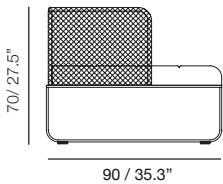

Lebello 2013

Products Catalog

Collection				
Dimensions	Description	SKU	Materials	
Pure Chaise Platform Solid Alu Frame Stainless Cushion Board	Platform 200 x 84 x 73 cm	pu-ch 30 lbs/.60 m³	Frame Colors 02 White, 06 Bronze, 09 Grey, 10 Beige	
	Cushion Board Open Weave	pu-ch-b   304	304 / Standard Fibers 304 / Premium Fibers	
Cushions				
	Seat Cushion Lines or Flat COM: 5.72 sqm	pc-c-l (Lines) 	Sunbrella Sunproof/ Texsilk QDF foam only	

Pure Sofa Pure A, Pure C Modular Seating Solid Alu Frame Stainless Cushion Board	Sofa 165 x 90 x 70 cm Open Weave	pu-a / ar (right arm) 95 lbs/.75 m³	Frame / Standard Fibers Frame / Premium Fibers	
	Sofa 165 x 90 x 70 cm Open Weave	pu-c / cl (left arm) 92 lbs/.75 m³   304	Frame / Standard Fibers Frame / Premium Fibers 02 White, 06 Bronze, 09 Grey, 10 Beige	

Lebello 2013

Products Catalog

Collection					
Dimensions	Description	SKU	Materials		
Cushions Pure A, Pure C	Seat Cushion Lines or Flat COM: 3.68 sqm	pc-A-1 (Lines)	Sunbrella Sunproof/ Textsilk QDF foam only		
	COM: 4.07 sqm	pc-C-1 (Lines) 	Sunbrella Sunproof/ Textsilk QDF foam only		
Fabric Colors					
Sunbrella	5404 White 5461 Grey 5471 Black	5416 Aqua 5432 Brown			
Sunproof	1630 Ash 1510 Tan 1610 Grey	183 Purple 1060 Lilac 1810 Sand	2200 Marine 1650 Cool Grey		