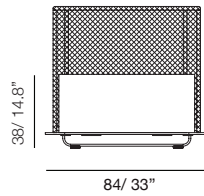

Lebello 2013

Products Catalog

Collection				
Dimensions	Description	SKU	Materials	
Pure Chaise Platform Solid Alu Frame Stainless Cushion Board	Platform 200 x 84 x 73 cm	pu-ch 30 lbs/.60 m³	Frame Colors 02 White, 06 Bronze, 09 Grey, 10 Beige	
	Cushion Board Open Weave	pu-ch-b   304	304 / Standard Fibers 304 / Premium Fibers	
Cushions				
	Seat Cushion Lines or Flat COM: 5.72 sqm	pc-c-l (Lines) 	Sunbrella Sunproof/ Texsilk QDF foam only	

Pure Sofa Pure A, Pure C Modular Seating Solid Alu Frame Stainless Cushion Board	Sofa 165 x 90 x 70 cm Open Weave	pu-a / ar (right arm) 95 lbs/.75 m³	Frame / Standard Fibers Frame / Premium Fibers	
	Sofa 165 x 90 x 70 cm Open Weave	pu-c / cl (left arm) 92 lbs/.75 m³   304	Frame / Standard Fibers Frame / Premium Fibers 02 White, 06 Bronze, 09 Grey, 10 Beige	

Lebello 2013

Products Catalog

Collection					
Dimensions	Description	SKU	Materials		
Cushions Pure A, Pure C	Seat Cushion Lines or Flat COM: 3.68 sqm	pc-A-1 (Lines)	Sunbrella Sunproof/ Textsilk QDF foam only		
	COM: 4.07 sqm	pc-C-1 (Lines) 	Sunbrella Sunproof/ Textsilk QDF foam only		
Fabric Colors					
Sunbrella	5404 White 5461 Grey 5471 Black	5416 Aqua 5432 Brown			
Sunproof	1630 Ash 1510 Tan 1610 Grey	183 Purple 1060 Lilac 1810 Sand	2200 Marine 1650 Cool Grey		