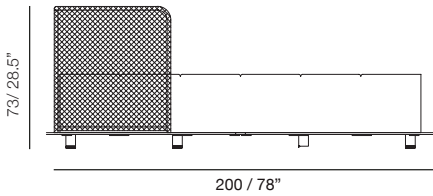

Lebello 2013

Products Catalog

Collection				
Dimensions	Description	SKU	Materials	
Pure Chaise Platform Solid Alu Frame Stainless Cushion Board	Platform 200 x 84 x 73 cm	pu-ch 30 lbs/.60 m³	Frame Colors 02 White, 06 Bronze, 09 Grey, 10 Beige	
	Cushion Board Open Weave	pu-ch-b   304	304 / Standard Fibers 304 / Premium Fibers	
Cushions				
	Seat Cushion Lines or Flat COM: 5.72 sqm	pc-c-l (Lines) 	Sunbrella Sunproof/ Texsilk QDF foam only	

Pure Sofa Pure A, Pure C Modular Seating Solid Alu Frame Stainless Cushion Board	Sofa 165 x 90 x 70 cm Open Weave	pu-a / ar (right arm) 95 lbs/.75 m³	Frame / Standard Fibers Frame / Premium Fibers	
	Sofa 165 x 90 x 70 cm Open Weave	pu-c / cl (left arm) 92 lbs/.75 m³   304	Frame / Standard Fibers Frame / Premium Fibers 02 White, 06 Bronze, 09 Grey, 10 Beige	

Lebello 2013

Products Catalog

Collection					
Dimensions	Description	SKU	Materials		
Cushions Pure A, Pure C	Seat Cushion Lines or Flat COM: 3.68 sqm	pc-A-1 (Lines)	Sunbrella Sunproof/ Textsilk QDF foam only		
	COM: 4.07 sqm	pc-C-1 (Lines) 	Sunbrella Sunproof/ Textsilk QDF foam only		
Fabric Colors					
Sunbrella	5404 White 5461 Grey 5471 Black	5416 Aqua 5432 Brown			
Sunproof	1630 Ash 1510 Tan 1610 Grey	183 Purple 1060 Lilac 1810 Sand	2200 Marine 1650 Cool Grey		