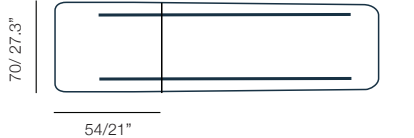

Collection				
Dimensions	Description	SKU	Materials	
<p>Sun Day Sun Day R</p> 	Sun Lounger	sd 33.3 lbs/0.87 m ³	Frame/Standard Fibers Frame/Premium Fibers	
	Sun Day R 4 Adjustments 0, 20, 30, 40 Degrees	sdr 38.5 lbs/0.50 m ³	Frame/Standard Fibers Frame/Premium Fibers 06 Bronze, 07 Silver	