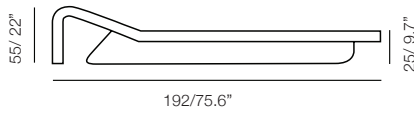

Collection				
Dimensions	Description	SKU	Materials	
<p>Sun Day Sun Day R</p> 	Sun Lounger	sd 33.3 lbs/0.87 m ³	Frame/Standard Fibers Frame/Premium Fibers	
	Sun Day R 4 Adjustments 0, 20, 30, 40 Degrees	sdr 38.5 lbs/0.50 m ³	Frame/Standard Fibers Frame/Premium Fibers 06 Bronze, 07 Silver	