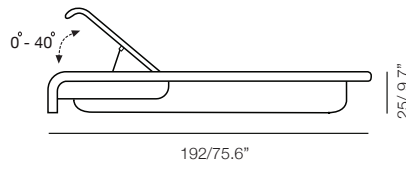

Sun Day R

Cushions
Sun Day, Sun Day R

Cushion COM: 2.35 sqm	sdr-c	Sunbrella	
	sdr-qdf	Sunproof/ Texsilik QDF foam only	
Fabric Colors			
Sunbrella	5404 White 5461 Grey 5471 Black	5416 Aqua 5432 Brown	
Sunproof	1630 Ash 1510 Tan 1610 Grey	183 Purple 1060 Lilac 1810 Sand	2200 Marine 1650 Cool Grey

Fiber Colors			
Peel *Exclusions apply	Premium 876 Bronze 425 Titanium 462 Mocca TF6 Aqua	Standard 151 Orange 326 Aqua 368 Green 010 White	433 Black 609 Champagne TF7 Grey / TF8 Beige 423 Grey*