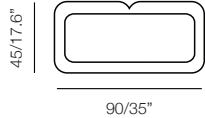

Lebello 2013

Products Catalog

Collection				
Dimensions	Description	SKU	Materials	
Hollow Hollow 2 Hollow 3	Seat/ Stool 45 x 45 x 45 cm	h1 16 lbs/0.11 m³	Standard Fibers Premium Fibers	
	Seat/ Bench 45 x 45 x 90 cm	h2 26.2 lbs/0.22 m³	Standard Fibers Premium Fibers	
	Seat/ Bench 45 x 45 x 135 cm	h3 35.3 lbs/0.33 m³	Standard Fibers Premium Fibers	

Hollow 2

Cushions				
Hollow, Hollow 2, Hollow 3				
Hollow COM: 0.44 sqm	h1-c h1-qdf 	Sunbrella Sunproof/ Texsilk QDF foam only		
Fabric Colors				
Sunbrella	5404 White 5461 Grey 5471 Black	5416 Aqua 5406 Orange 5432 Brown		
Sunproof	1630 Ash 1510 Tan 1610 Grey	183 Purple 1060 Lilac 1810 Sand	2200 Marine 1650 Cool Grey	

Fiber Colors				
Core	Premium	Standard		
*Astrix Custom Order	876 Bronze 425 Titanium 462 Mocca	151 Orange 326 Aqua 307 Blue 368 Green	010 White 433 Black 609 Champagne	423 Grey* 161 Brown* 211 Pink*