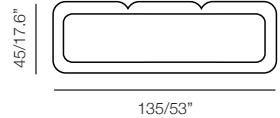

## Products Catalog

Collection				
Dimensions	Description	SKU	Materials	
<b>Hollow</b> <b>Hollow 2</b> <b>Hollow 3</b>	Seat/ Stool 45 x 45 x 45 cm	<b>h1</b> 16 lbs/0.11 m³	Standard Fibers Premium Fibers	
	Seat/ Bench 45 x 45 x 90 cm	<b>h2</b> 26.2 lbs/0.22 m³	Standard Fibers Premium Fibers	
	Seat/ Bench 45 x 45 x 135 cm	<b>h3</b> 35.3 lbs/0.33 m³	Standard Fibers Premium Fibers	

Hollow

Hollow 2

Hollow 3

Cushions				
Hollow, Hollow 2, Hollow 3				
<b>Hollow</b> COM: 0.44 sqm	<b>h1-c</b>  <b>h1-qdf</b> 	Sunbrella Sunproof/ Texsilk QDF foam only		
Fabric Colors				
Sunbrella	5404 White 5461 Grey 5471 Black	5416 Aqua 5406 Orange 5432 Brown		
Sunproof	1630 Ash 1510 Tan 1610 Grey	183 Purple 1060 Lilac 1810 Sand	2200 Marine 1650 Cool Grey	