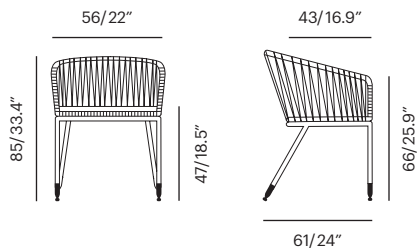

2017 New Releases  
MSRP

Collection	Description	SKU	Materials	Unit Price
<b>Chair 7</b> <span style="background-color: #0070C0; color: white; padding: 2px;">-new</span>	<b>Chair 7</b> Brass/Stainless Tips 56 x 61 x 85 cm Seat D: 16.9" cm Arm H: 26" cm	<b>c7-bs</b> (Brass) <b>c7-ss</b> 54 lbs/0.22 m <sup>3</sup>	Tech-Ropes Frame Color	<a href="#">Call</a>

**Frame Options**

Available in 13 PC Colors with  
Lebello Tech-Ropes

<b>Chair 7 Rock</b> <span style="background-color: #0070C0; color: white; padding: 2px;">-new</span>	<b>Chair 7 Rock</b> Legs in Teak/ Walnut Wood 56 x 61 x 73 cm Seat D: 16.9" Arm H: 24.4"	<b>c7-r</b> 54 lbs/0.22 m <sup>3</sup>	Tech-Ropes Frame Color	<a href="#">Call</a>
--	---	---	---------------------------	----------------------

**Frame Options**

Available in 13 PC Colors with  
Lebello Tech-Ropes

<b>Cushions</b> <span style="background-color: #0070C0; color: white; padding: 2px;">-new</span> For Chair 7, Chair 7 Rock	<b>C7 Cushions</b> 45 x 43 x 3.5 cm COM: 0.50 sqm	<b>c7-c-g2</b> <b>c7-c-g3</b> <b>c7-c-g4</b> <b>c7-c-g5</b>	Fabric G2 Fabric G3 Fabric G4 Fabric G5	<a href="#">Call</a> <a href="#">Call</a> <a href="#">Call</a> <a href="#">Call</a>
---	---	--	--	--