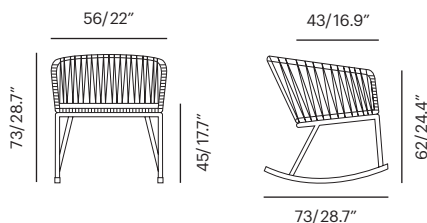

2017 New Releases  
MSRP

Collection	Description	SKU	Materials	Unit Price
<b>Chair 7</b> <span style="background-color: #0070C0; color: white; padding: 2px;">-new</span>	<b>Chair 7</b> Brass/Stainless Tips 56 x 61 x 85 cm Seat D: 16.9" cm Arm H: 26" cm	<b>c7-bs</b> (Brass) <b>c7-ss</b> 54 lbs/0.22 m <sup>3</sup>	Tech-Ropes Frame Color	<a href="#">Call</a>

**Frame Options**

Available in 13 PC Colors with  
Lebello Tech-Ropes

<b>Chair 7 Rock</b> <span style="background-color: #0070C0; color: white; padding: 2px;">-new</span>	<b>Chair 7 Rock</b> Legs in Teak/ Walnut Wood 56 x 61 x 73 cm Seat D: 16.9" Arm H: 24.4"	<b>c7-r</b> 54 lbs/0.22 m <sup>3</sup>	Tech-Ropes Frame Color	<a href="#">Call</a>
--	---	---	---------------------------	----------------------

**Frame Options**

Available in 13 PC Colors with  
Lebello Tech-Ropes

<b>Cushions</b> <span style="background-color: #0070C0; color: white; padding: 2px;">-new</span> For Chair 7, Chair 7 Rock	<b>C7 Cushions</b> 45 x 43 x 3.5 cm COM: 0.50 sqm	<b>c7-c-g2</b> <b>c7-c-g3</b> <b>c7-c-g4</b> <b>c7-c-g5</b>	Fabric G2 Fabric G3 Fabric G4 Fabric G5	<a href="#">Call</a> <a href="#">Call</a> <a href="#">Call</a> <a href="#">Call</a>
---	---	--	--	--