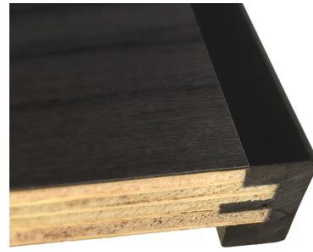

'Top Edge'
Injection-moulded edging

'T'-Mould Edge.

Traditional 'T-Mould' edges are also available for your naked tables, featuring the standard edge finish which is mechanically attached to a pre-cut groove in the table edge. However, T-Mould edges can be prone over time and heavy use to unattach, split or dent and make for an unsightly table top.

Traditional 'T-Mould' plastic edging

All of our Naked tables are available in both edge options to suit all applications and budgets.

All of our Naked tables are available in both edge options to suit all applications and budgets.

Top Edge - Square Corners

Demonstrated on this buffet station, the Top Edge has square corners, allowing for slick presentation and the ability to join tables together without gaps.

Top Edge injection moulding

Liquid Polyurethane is injected throughout the table substrate and seeps into a mould to create the seamless, wholly protective edge system.

Top Edge Colours

Turn Key Top Edge is available in a range of colours to match your interior design requirements. Talk to us today about options