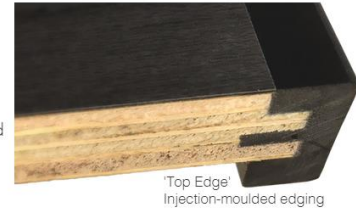

Top Edge.

Your Naked Tables are truly exposed and on show whenever they are in use, which means that they need to be protected from damage at all costs. TOP EDGE is a major technology breakthrough in commercial furniture. It is created by injecting liquid polyurethane through a laminated table top placed in a mould. As the polyurethane hardens, a seamless, moisture resistant seal is created around the table's edge. Top Edge cannot peel or chip away. It protects the most vulnerable areas of the table top. With its smooth and strong chemical formulation, the TOP EDGE is probably the most resilient, long-lasting table top on the market.

'Top Edge'
Injection-moulded edging

'T'-Mould Edge.

Traditional 'T-Mould' edges are also available for your naked tables, featuring the standard edge finish which is mechanically attached to a pre-cut groove in the table edge. However, T-Mould edges can be prone over time and heavy use to unattach, split or dent and make for an unsightly table top.

Top Edge - Square Corners

Demonstrated on this buffet station, the Top Edge has square corners, allowing for slick presentation and the ability to join tables together without gaps.

Top Edge injection moulding

Liquid Polyurethane is injected throughout the table substrate and seeps into a mould to create the seamless, wholly protective edge system.

Top Edge Colours

Turn Key Top Edge is available in a range of colours to match your interior design requirements. Talk to us today about options