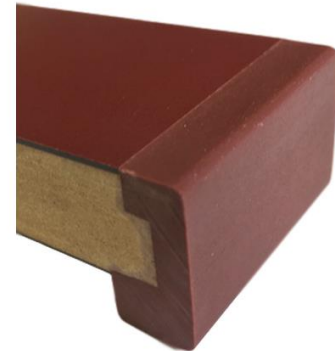

'Top Edge'
Injection-moulded edging

'T'-Mould Edge.

Traditional 'T-Mould' edges are also available for your naked tables, featuring the standard edge finish which is mechanically attached to a pre-cut groove in the table edge. However, T-Mould edges can be prone over time and heavy use to unattach, split or dent and make for an unsightly table top.

Traditional 'T-Mould' plastic edging

All of our Naked tables are available in both edge options to suit all applications and budgets.

All of our Naked tables are available in both edge options to suit all applications and budgets.

Top Edge - Square Corners

Demonstrated on this buffet station, the Top Edge has square corners, allowing for slick presentation and the ability to join tables together without gaps.

Top Edge injection moulding

Liquid Polyurethane is injected throughout the table substrate and seeps into a mould to create the seamless, wholly protective edge system.

Top Edge Colours

Turn Key Top Edge is available in a range of colours to match your interior design requirements. Talk to us today about options