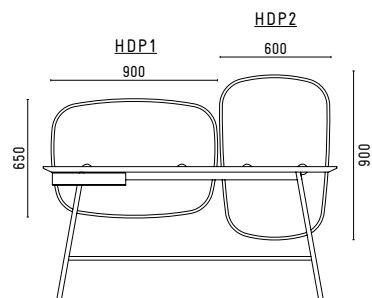

OPTIONAL SCREENS