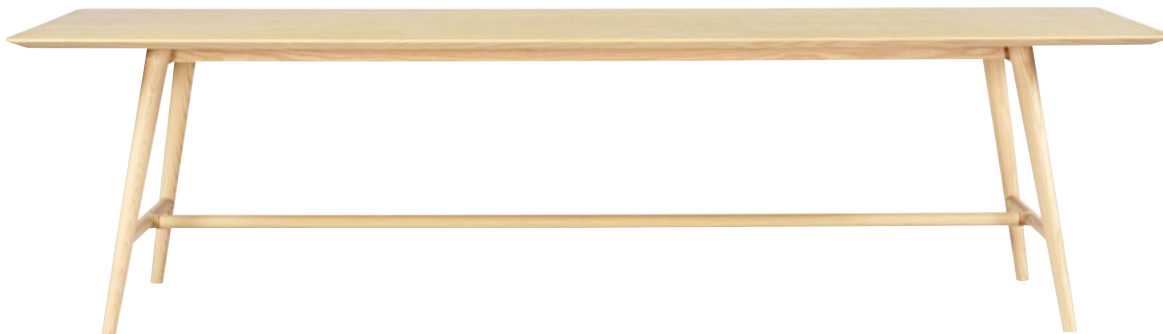

SPØ1DESIGN.COM

HOLLAND

COLLECTION

HOLLAND COLLECTION

HOLLAND DINING TABLE

HOLLAND IS A REIMAGINING OF THE CLASSIC TRESTLE OR CAVALETTA TABLE.

A TABLE OF ELEGANT PROPORTIONS AND BEAUTIFUL DETAILING, IT FEATURES A SCULPTED TOP WITH CHAMFERED EDGES AND GENTLY ROUNDED CORNERS.

THE TABLETOP APPEARS TO FLOAT ABOVE THE BEAUTIFULLY SHAPED AND TAPERED TIMBER BASE, WHICH ALSO INCLUDES A STEEL STRETCHER RAIL FOR STRUCTURAL RIGIDITY, GENTLY WRAPPED IN TIMBER VENEER.

MATERIALS

AVAILABLE IN NATURAL ASH, CARBON STAINED ASH OR GREY LACQUERED ASH.

HOLLAND DESK

THE VERSATILE HOLLAND DESK IS PERFECT FOR A HOME STUDY OR STUDIO OFFICE.

THE WOODEN TOP IS AVAILABLE IN THREE COLOURS WHICH CAN BE PAIRED WITH ANY OF THE RICH SATIN FINISHES ON THE FRAME, MAKING THE COMBINATIONS ENDLESS.

CHOOSE FROM PEWTER, BRASS OR BLACK ON THE UNDER MOUNTED SWIVEL DRAWERS, CONTRASTING FEET AND THE CABLE MANAGEMENT PORT TO CREATE A PERSONALISED PIECE.

HOLLAND DESK IS ALSO AVAILABLE WITH TWO DISTINCTLY SHAPED MODESTY SCREENS, PERFECT WHEN USED IN THE WORKPLACE TO IMPROVE ACOUSTICS AND PRIVACY.