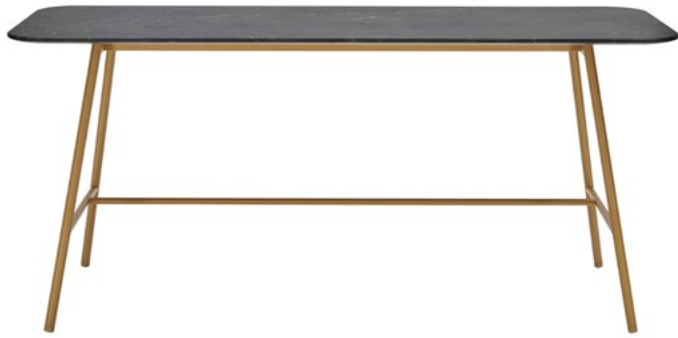

THE TABLETOP APPEARS TO FLOAT ABOVE THE BEAUTIFULLY SHAPED AND TAPERED TIMBER BASE, WHICH ALSO INCLUDES A STEEL STRETCHER RAIL FOR STRUCTURAL RIGIDITY, GENTLY WRAPPED IN TIMBER VENEER.

MATERIALS

AVAILABLE IN NATURAL ASH, CARBON STAINED ASH OR GREY LACQUERED ASH.

HOLLAND DESK

THE VERSATILE HOLLAND DESK IS PERFECT FOR A HOME STUDY OR STUDIO OFFICE.

THE WOODEN TOP IS AVAILABLE IN THREE COLOURS WHICH CAN BE PAIRED WITH ANY OF THE RICH SATIN FINISHES ON THE FRAME, MAKING THE COMBINATIONS ENDLESS.

CHOOSE FROM PEWTER, BRASS OR BLACK ON THE UNDER MOUNTED SWIVEL DRAWERS, CONTRASTING FEET AND THE CABLE MANAGEMENT PORT TO CREATE A PERSONALISED PIECE.

HOLLAND DESK IS ALSO AVAILABLE WITH TWO DISTINCTLY SHAPED MODESTY SCREENS, PERFECT WHEN USED IN THE WORKPLACE TO IMPROVE ACOUSTICS AND PRIVACY.

DIMENSIONS

OPTIONAL SCREENS

HOLLAND COLLECTION

HOLLAND CONSOLE

THE HOLLAND CONSOLE ELEGANTLY REINTERPRETS THE LANGUAGE OF THE HOLLAND TABLE BY COMBINING CRISP SCULPTED DETAILS WITH GENTLY ROUNDED FORMS, MAKING IT THE PERFECT CHOICE FOR A SOFA TABLE, ENTRANCE HALL OR SMALL WRITING DESK.