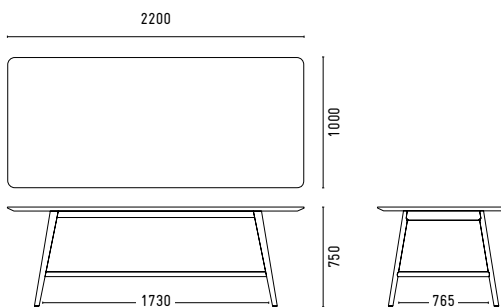

DESIGNER

METRICA 2015

CERTIFICATION

FSC CERTIFIED TIMBERS

DIMENSIONS

HDT22

HDT28

HOLLAND COLLECTION

CHOOSE FROM PEWTER, BRASS OR BLACK ON THE UNDER MOUNTED SWIVEL DRAWERS, CONTRASTING FEET AND THE CABLE MANAGEMENT PORT TO CREATE A PERSONALISED PIECE.

HOLLAND DESK IS ALSO AVAILABLE WITH TWO DISTINCTLY SHAPED MODESTY SCREENS, PERFECT WHEN USED IN THE WORKPLACE TO IMPROVE ACOUSTICS AND PRIVACY.