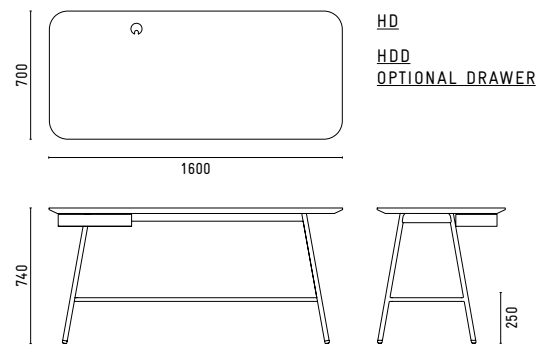

DIMENSIONS