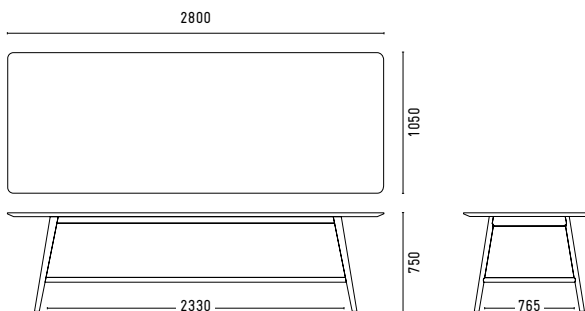

DESIGNER

METRICA 2015

CERTIFICATION

FSC CERTIFIED TIMBERS

DIMENSIONS

HDT22

HDT28

HOLLAND COLLECTION