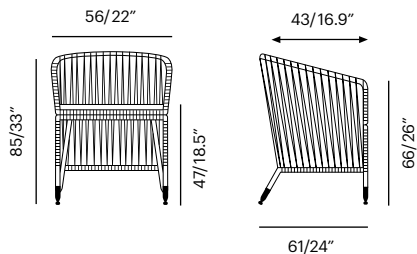

Lebello Cut sheet Specification

Collection	Description	SKU	Materials	Unit Price
Chair 7 Skirt -new Frame Options Available in 15 PC Colors with Lebello Ropetek®	Chair 7 Skirt Brass/Stainless Tips 56x 61 x 85 cm Seat D : 16.9" Arm H: 26"	c7k-bs (Brass) c7k-ss 21 lbs/0.27 m³ 	Ropetek® Frame Color	Call 

Cushions -new For Chair 7 Skirt Foam Insert All cushions features Quick Dry Foam Available in 4 fabrics groups Fabric G4 An exclusive fabric line designed by Lebello	C7 Skirt Cushions 45 x 43 x 3.5 cm COM: 0.50 sqm	c7k-c-g2 c7k-c-g3 c7k-c-g4 c7k-c-g5 c7k-qdf 	Fabric G2 Fabric G3 Fabric G4 Fabric G5 QDF foam only	Call  Call Call Call Call
---	---	---	---	--