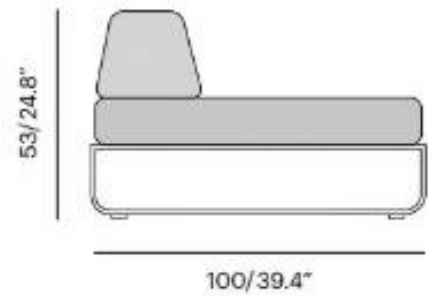

STATEMENT iD

INSPIRED DESIGN

Pure Series Sofa

Seat Cushion Half

Seat Cushion Full

STATEMENT ⁱID

INSPIRED DESIGN

Pure Series Sofa

Config 1A

2 x L Pillow
1 x Seat Cushion Full

Config 1B

1 x Seat Cushion Full
1 x L Pillow

Config 1C

1 x Seat Cushion Half
1 x L Pillow

Config 1D

1 x Seat Cushion Full
1 x Back Pillow