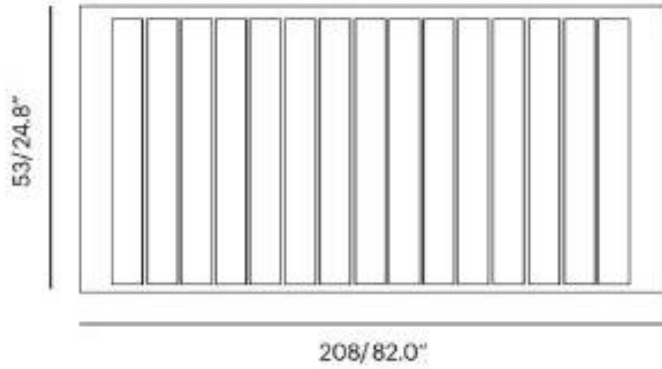

STATEMENT iD

INSPIRED DESIGN

Pure Series Sofa

Seat Cushion Half

Seat Cushion Full

STATEMENT ⁱID

INSPIRED DESIGN

Pure Series Sofa

Config 1A

2 x L Pillow
1 x Seat Cushion Full

Config 1B

1 x Seat Cushion Full
1 x L Pillow

Config 1C

1 x Seat Cushion Half
1 x L Pillow

Config 1D

1 x Seat Cushion Full
1 x Back Pillow