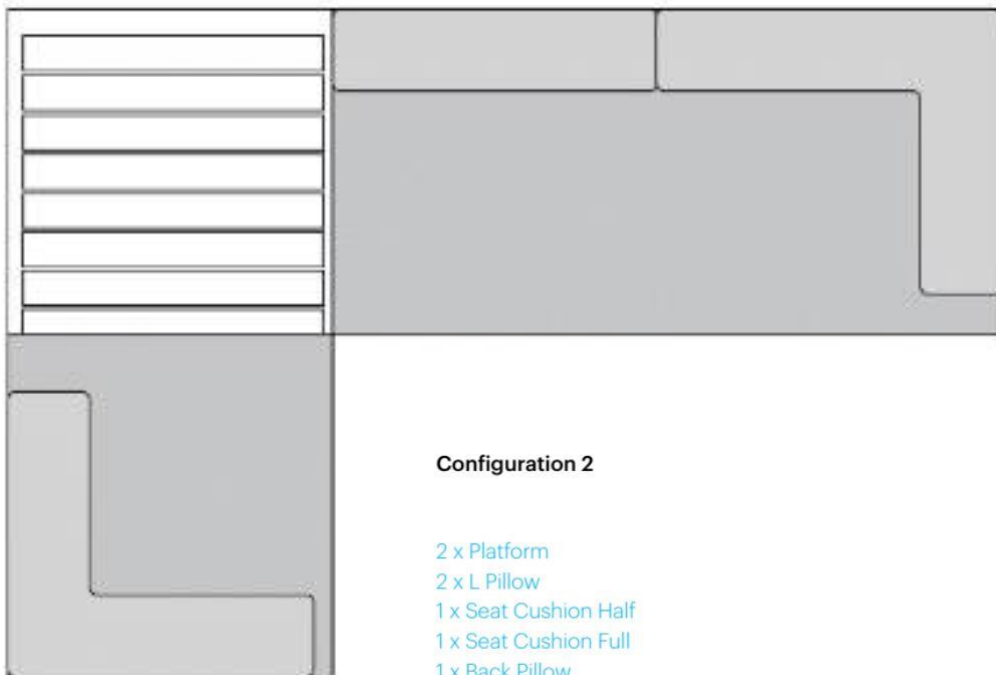

Config 1A

2 x L Pillow
1 x Seat Cushion Full

Config 1B

1 x Seat Cushion Full
1 x L Pillow

Config 1C

1 x Seat Cushion Half
1 x L Pillow

Config 1D

1 x Seat Cushion Full
1 x Back Pillow

Configuration 2

2 x Platform
2 x L Pillow
1 x Seat Cushion Half
1 x Seat Cushion Full
1 x Back Pillow