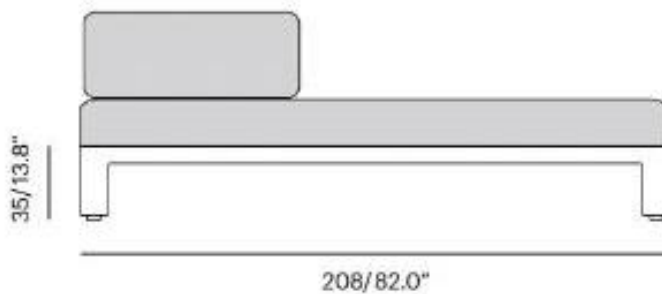

STATEMENT iD

INSPIRED DESIGN

Pure Series Sofa

Seat Cushion Half

Seat Cushion Full

STATEMENT ⁱID

INSPIRED DESIGN

Pure Series Sofa

Config 1A

2 x L Pillow
1 x Seat Cushion Full

Config 1B

1 x Seat Cushion Full
1 x L Pillow

Config 1C

1 x Seat Cushion Half
1 x L Pillow

Config 1D

1 x Seat Cushion Full
1 x Back Pillow