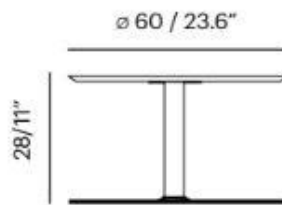

STATEMENT ⁱID

INSPIRED DESIGN

Yoyo Side Table

∅ 50/60/80 - 19.6" / 23.6" / 31.5"

Yoyo Table R50

Yoyo Table R60

Yoyo Table R80

Stones

Configuration 2

- 2 x Platform
- 2 x L Pillow
- 1 x Seat Cushion Half
- 1 x Seat Cushion Full
- 1 x Back Pillow