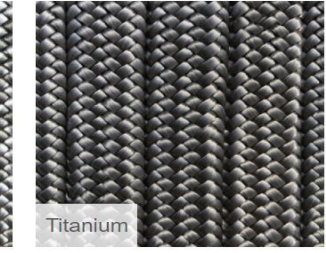

## Lebello Round TechRope colours

Cane  
V134 /Z111  
2018 NEW

Reef  
655/Z111  
2018 NEW

Kiwi  
V198/V134  
2018 NEW

Forest  
V160/190

Curacao  
550/655  
2018 NEW

Teal Marine  
V155/655

Carbon  
970/990

## Lebello Flat TechRope colours

Kiwi  
V198/V134  
2018 NEW

Cane  
V134 /Z111  
2018 NEW

Sand Beige  
G122  
2018 NEW

Sepia Bronze  
V139/M47  
2018 NEW

Bronze  
M47  
2018 NEW

Camelion  
V190/V198

Carbon  
970/990  
2018 NEW

Curacao  
550  
2018 NEW

Teal Marine  
655/V155  
2018 NEW

Titan Marine  
V155/920

Platinum  
920/970  
2018 NEW

Titanium  
970  
2018 NEW

Radiant Violet  
450/X36

Titan/Violet  
970/450

Beige/Bronze  
M47/M91D