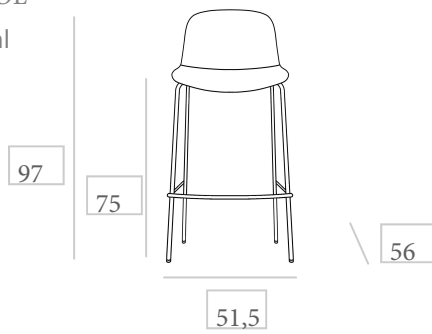

STOOL
metal

PACKAGING

Weight	9,70 kg
Pcs/carton	1
Volume	0,27 cbm

UPHOLSTERY

Fully upholstered 0,60 cm x 140 cm

MIX AND MATCH - our COLORS

METAL FRAME

WOODEN FRAME

MORE
WOODEN
FINISHES
On REQUEST