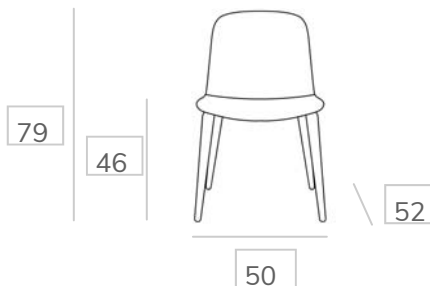

## DIMENSIONS in cm

CHAIR  
metal

## UPHOLSTERY

Fully upholstered 0,65 cm x 140 cm

CHAIR  
wood