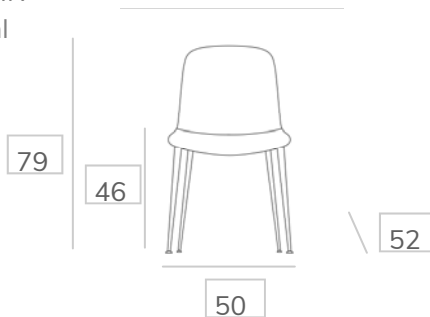

## VERSIONS

BACCO SLIM METAL CHAIR  
BACCO SLIM WOOD CHAIR  
BACCO SLIM COUNTER STOOL  
BACCO SLIM BARSTOOL

## DIMENSIONS in cm

CHAIR  
metal