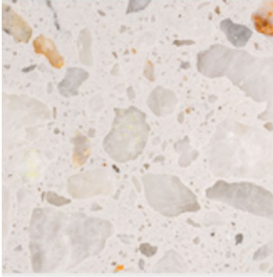

STATEMENT ID

FOGIA

Oak Black

Oak Grey

Oak Lacquered

Oak Light

Oak Wenge

Oak White

Oak Oiled

Ash Black

Ash Grey

Ash Lacquered

Ash Darl Blue

Ash Dark Green

Ash White

STATEMENT ID

FOGIA

Metal Black
RAL 9005

Metal Black Grey
RAL 7021

Metal Grey
RAL 7038

Metal White
RAL 9010

Metal Oyster
RAL 1013

MDF Black

MDF Pink

MDF Yellow

MDF White

STATEMENT ID

FOGIA

Terrazzo Bianca

Terrazzo Verde Alpi

Terrazzo Daniela

Terrazzo Botticino