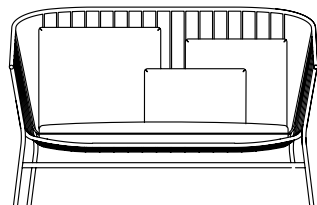

JEANETTE SEATING COLLECTION

JSF JEANETTE SOFA

UPHOLSTERY STYLE 1

JSFUSC Seat cushion,
JSUBC60 60x60 back cushion,
JSUBC50 50x50 back cushion,
JSC30 50x30 lumbar cushion