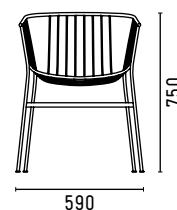

DIMENSIONS

JC