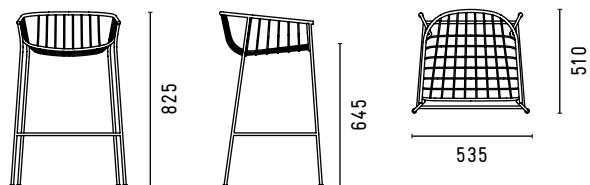

Here Tom Fereday extrapolates on the suspended sling shape of the Jeanette collection, to devise a refined bar stool perfect for entertaining.

Tom Fereday, 2019

CATAS

DIMENSIONS

JBS

MATERIALS

A bent steel rod and wire seating family treated with three layers of protection: zinc primer, cathophoretic dip and powder coat. Every stool comes with a seat pad in matching colour made from EVA foam and 100% Polyester fabric Ibiza, specially treated for outdoor use.