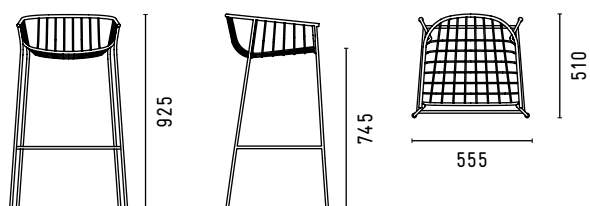

JHBS

Stool available in RAL9002 white with seat pad in Ibiza light greige and RAL9017 black with seat pad in Ibiza black.

Optional upholstered soft seat cushion available in outdoor fabrics or indoor fabrics and leathers.