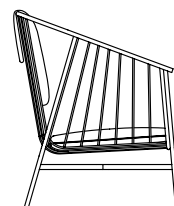

JEANETTE SEATING COLLECTION

JSF JEANETTE SOFA

UPHOLSTERY STYLE 1

JSFUSC Seat cushion,
JSUBC60 60x60 back cushion,
JSUBC50 50x50 back cushion,
JSC30 50x30 lumbar cushion

JSFA JEANETTE SOFA ARMCHAIR

UPHOLSTERY STYLE 1

JSAUSC Seat cushion,
JSUBC60 60x60 back cushion,
JSC30 50x30 lumbar cushion,
also available JSUBC50 50x50
back cushion,

UPHOLSTERY STYLE 2

JSUHBC Seat and
hanging back cushion

UPHOLSTERY STYLE 2

JSAUHBC Seat and
hanging back cushion