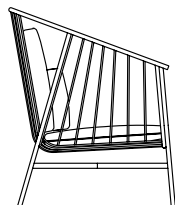

JEANETTE SEATING COLLECTION

JSF JEANETTE SOFA

UPHOLSTERY STYLE 1

JSFUSC Seat cushion,
JSUBC60 60x60 back cushion,
JSUBC50 50x50 back cushion,
JSC30 50x30 lumbar cushion