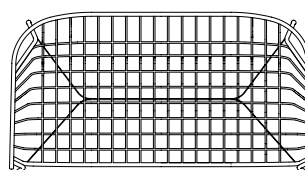

A bent steel rod and wire seating family treated with three layers of protection: zinc primer, cataphoretic dip and powder coat.

Sofa structure available in RAL9017 black.

Available with three different cushion styles upholstered in outdoor fabrics or indoor fabrics and leathers. Additional UV and water resistant outdoor cover available.

DESIGNER

Tom Fereday, 2019

DIMENSIONS

JSF

JEANETTE SEATING COLLECTION

JEANETTE SOFA ARMCHAIR

DESIGNER

A natural partner to the Jeanette Sofa, this Italian made armchair takes a broad, bucket shape and sculpts it for casual retreats.