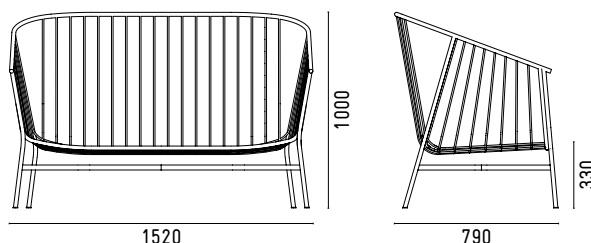

A bent steel rod and wire seating family treated with three layers of protection: zinc primer, cataphoretic dip and powder coat.

Sofa structure available in RAL9017 black.

Available with three different cushion styles upholstered in outdoor fabrics or indoor fabrics and leathers. Additional UV and water resistant outdoor cover available.

DESIGNER

Tom Fereday, 2019

DIMENSIONS

JSF

JEANETTE SEATING COLLECTION

JEANETTE SOFA ARMCHAIR

DESIGNER

A natural partner to the Jeanette Sofa, this Italian made armchair takes a broad, bucket shape and sculpts it for casual retreats.