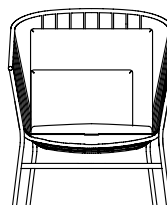

JEANETTE SEATING COLLECTION

JSF JEANETTE SOFA

UPHOLSTERY STYLE 1

JSFUSC Seat cushion,
JSUBC60 60x60 back cushion,
JSUBC50 50x50 back cushion,
JSC30 50x30 lumbar cushion

JSFA JEANETTE SOFA ARMCHAIR

UPHOLSTERY STYLE 1

JSAUSC Seat cushion,
JSUBC60 60x60 back cushion,
JSC30 50x30 lumbar cushion,
also available JSUBC50 50x50
back cushion,

UPHOLSTERY STYLE 2

JSUHBC Seat and
hanging back cushion

UPHOLSTERY STYLE 2

JSAUHBC Seat and
hanging back cushion