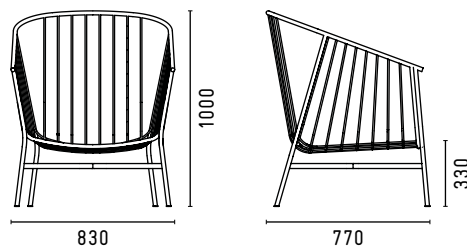

Available with three different cushion styles upholstered in outdoor fabrics or indoor fabrics and leathers.

Additional UV and water resistant outdoor cover available.