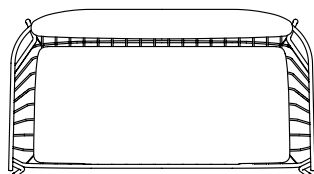

JEANETTE SEATING COLLECTION

JSF JEANETTE SOFA

UPHOLSTERY STYLE 1

JSFUSC Seat cushion,
JSUBC60 60x60 back cushion,
JSUBC50 50x50 back cushion,
JSC30 50x30 lumbar cushion

JSFA JEANETTE SOFA ARMCHAIR

UPHOLSTERY STYLE 1

JSAUSC Seat cushion,
JSUBC60 60x60 back cushion,
JSC30 50x30 lumbar cushion,
also available JSUBC50 50x50
back cushion,

UPHOLSTERY STYLE 2

JSUHBC Seat and
hanging back cushion

UPHOLSTERY STYLE 2

JSAUHBC Seat and
hanging back cushion