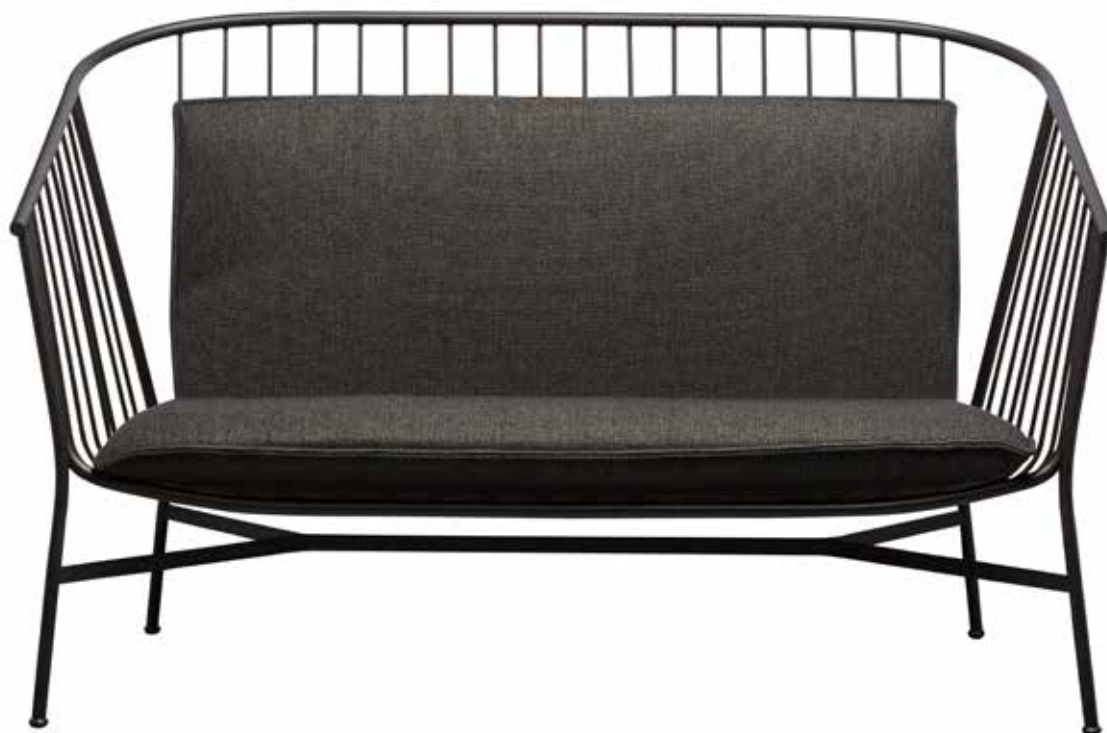

JEANETTE SEATING COLLECTION