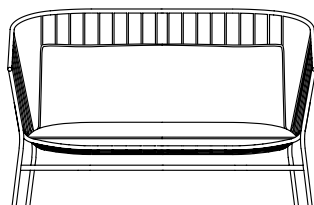

JEANETTE SEATING COLLECTION

JSF JEANETTE SOFA

UPHOLSTERY STYLE 1

JSFUSC Seat cushion,
JSUBC60 60x60 back cushion,
JSUBC50 50x50 back cushion,
JSC30 50x30 lumbar cushion

JSFA JEANETTE SOFA ARMCHAIR

UPHOLSTERY STYLE 1

JSAUSC Seat cushion,
JSUBC60 60x60 back cushion,
JSC30 50x30 lumbar cushion,
also available JSUBC50 50x50
back cushion,

UPHOLSTERY STYLE 2

JSUHBC Seat and
hanging back cushion

UPHOLSTERY STYLE 2

JSAUHBC Seat and
hanging back cushion

UPHOLSTERY STYLE 3

JSUSBC Connected seat and
back cushion

UPHOLSTERY STYLE 3

JSAUSBC Connected seat and
back cushion

JEANETTE SEATING COLLECTION

SEATING MATERIALS

Steel rod seating collection, protected by zinc primer, cataphoresis and powder coating.