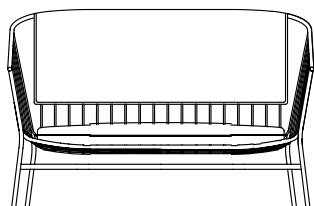

JEANETTE SEATING COLLECTION

JSF JEANETTE SOFA

UPHOLSTERY STYLE 1

JSFUSC Seat cushion,
JSUBC60 60x60 back cushion,
JSUBC50 50x50 back cushion,
JSC30 50x30 lumbar cushion

JSFA JEANETTE SOFA ARMCHAIR

UPHOLSTERY STYLE 1

JSAUSC Seat cushion,
JSUBC60 60x60 back cushion,
JSC30 50x30 lumbar cushion,
also available JSUBC50 50x50
back cushion,

UPHOLSTERY STYLE 2

JSUHBC Seat and
hanging back cushion

UPHOLSTERY STYLE 2

JSAUHBC Seat and
hanging back cushion