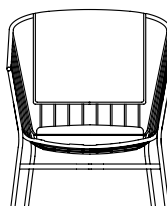

JEANETTE SEATING COLLECTION

JSF JEANETTE SOFA

UPHOLSTERY STYLE 1

JSFUSC Seat cushion,
JSUBC60 60x60 back cushion,
JSUBC50 50x50 back cushion,
JSC30 50x30 lumbar cushion

JSFA JEANETTE SOFA ARMCHAIR

UPHOLSTERY STYLE 1

JSAUSC Seat cushion,
JSUBC60 60x60 back cushion,
JSC30 50x30 lumbar cushion,
also available JSUBC50 50x50
back cushion,

UPHOLSTERY STYLE 2

JSUHBC Seat and
hanging back cushion

UPHOLSTERY STYLE 2

JSAUHBC Seat and
hanging back cushion