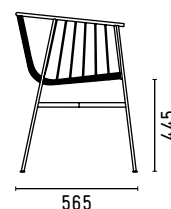

DIMENSIONS

JC