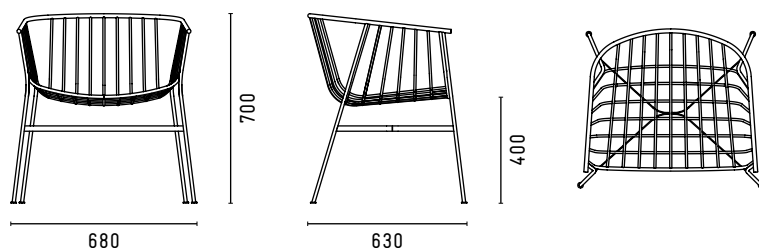

A bent steel rod and wire chair family treated with three layers of protection: zinc primer, cataphoretic dip and powder coat.

Tom Fereday, 2019

Blurring the porous line between indoor and outdoor, work and pleasure, home office and bar – the Jeanette lounge chair is a bona fide hybrid that works hard to wrestle down time from the room.

Chair available in RAL9017 black.

Optional upholstered soft seat cushion available in outdoor fabrics and indoor fabrics and leathers.

DIMENSIONS

JLC

JEANETTE SEATING COLLECTION

JEANETTE BARSTOOL

DESIGNER

CERTIFICATION