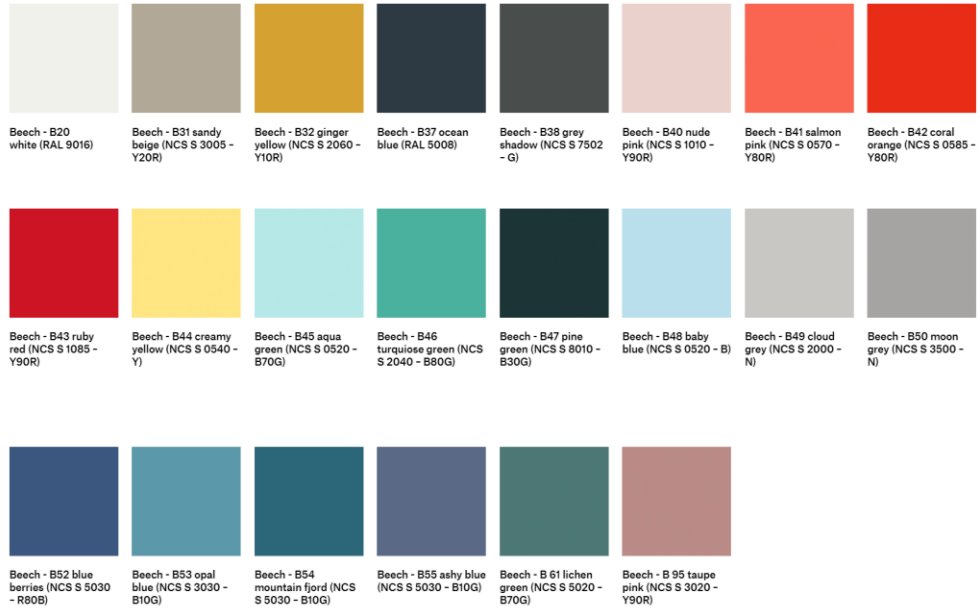

Beech

Oak

tables

Table tops