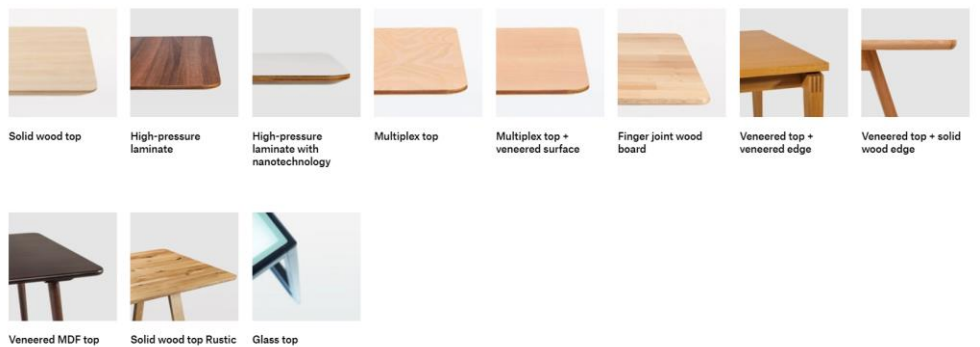

Antique colour

Beech

B130/A antique colour

Pigment finishes

Ash

Ash - B20 white (RAL 9016) Ash - B31 sandy beige (NCS S 3005 - Y20R) Ash - B32 ginger yellow (NCS S 2060 - Y10R) Ash - B37 ocean blue (RAL 5008) Ash - B38 grey shadow (NCS S 7502 - G) Ash - B40 nude pink (NCS S 1010 - Y90R) Ash - B41 salmon pink (NCS S 0570 - Y80R) Ash - B42 coral orange (NCS S 0585 - Y80R)

Beech

Oak

tables

Table tops

Table top grain

Solid wood table tops
- Fixed

Solid wood table tops
- Extended

Solid wood table tops
- Chop fixed

Solid wood table tops
- Chop extended

Solid wood table tops
- Rustic fixed

Multiplex - Veneered
multiplex

Multiplex

Wood board - Finger
joint wood board

customization

Cane weave

Natural cane - Top
side (without mesh)