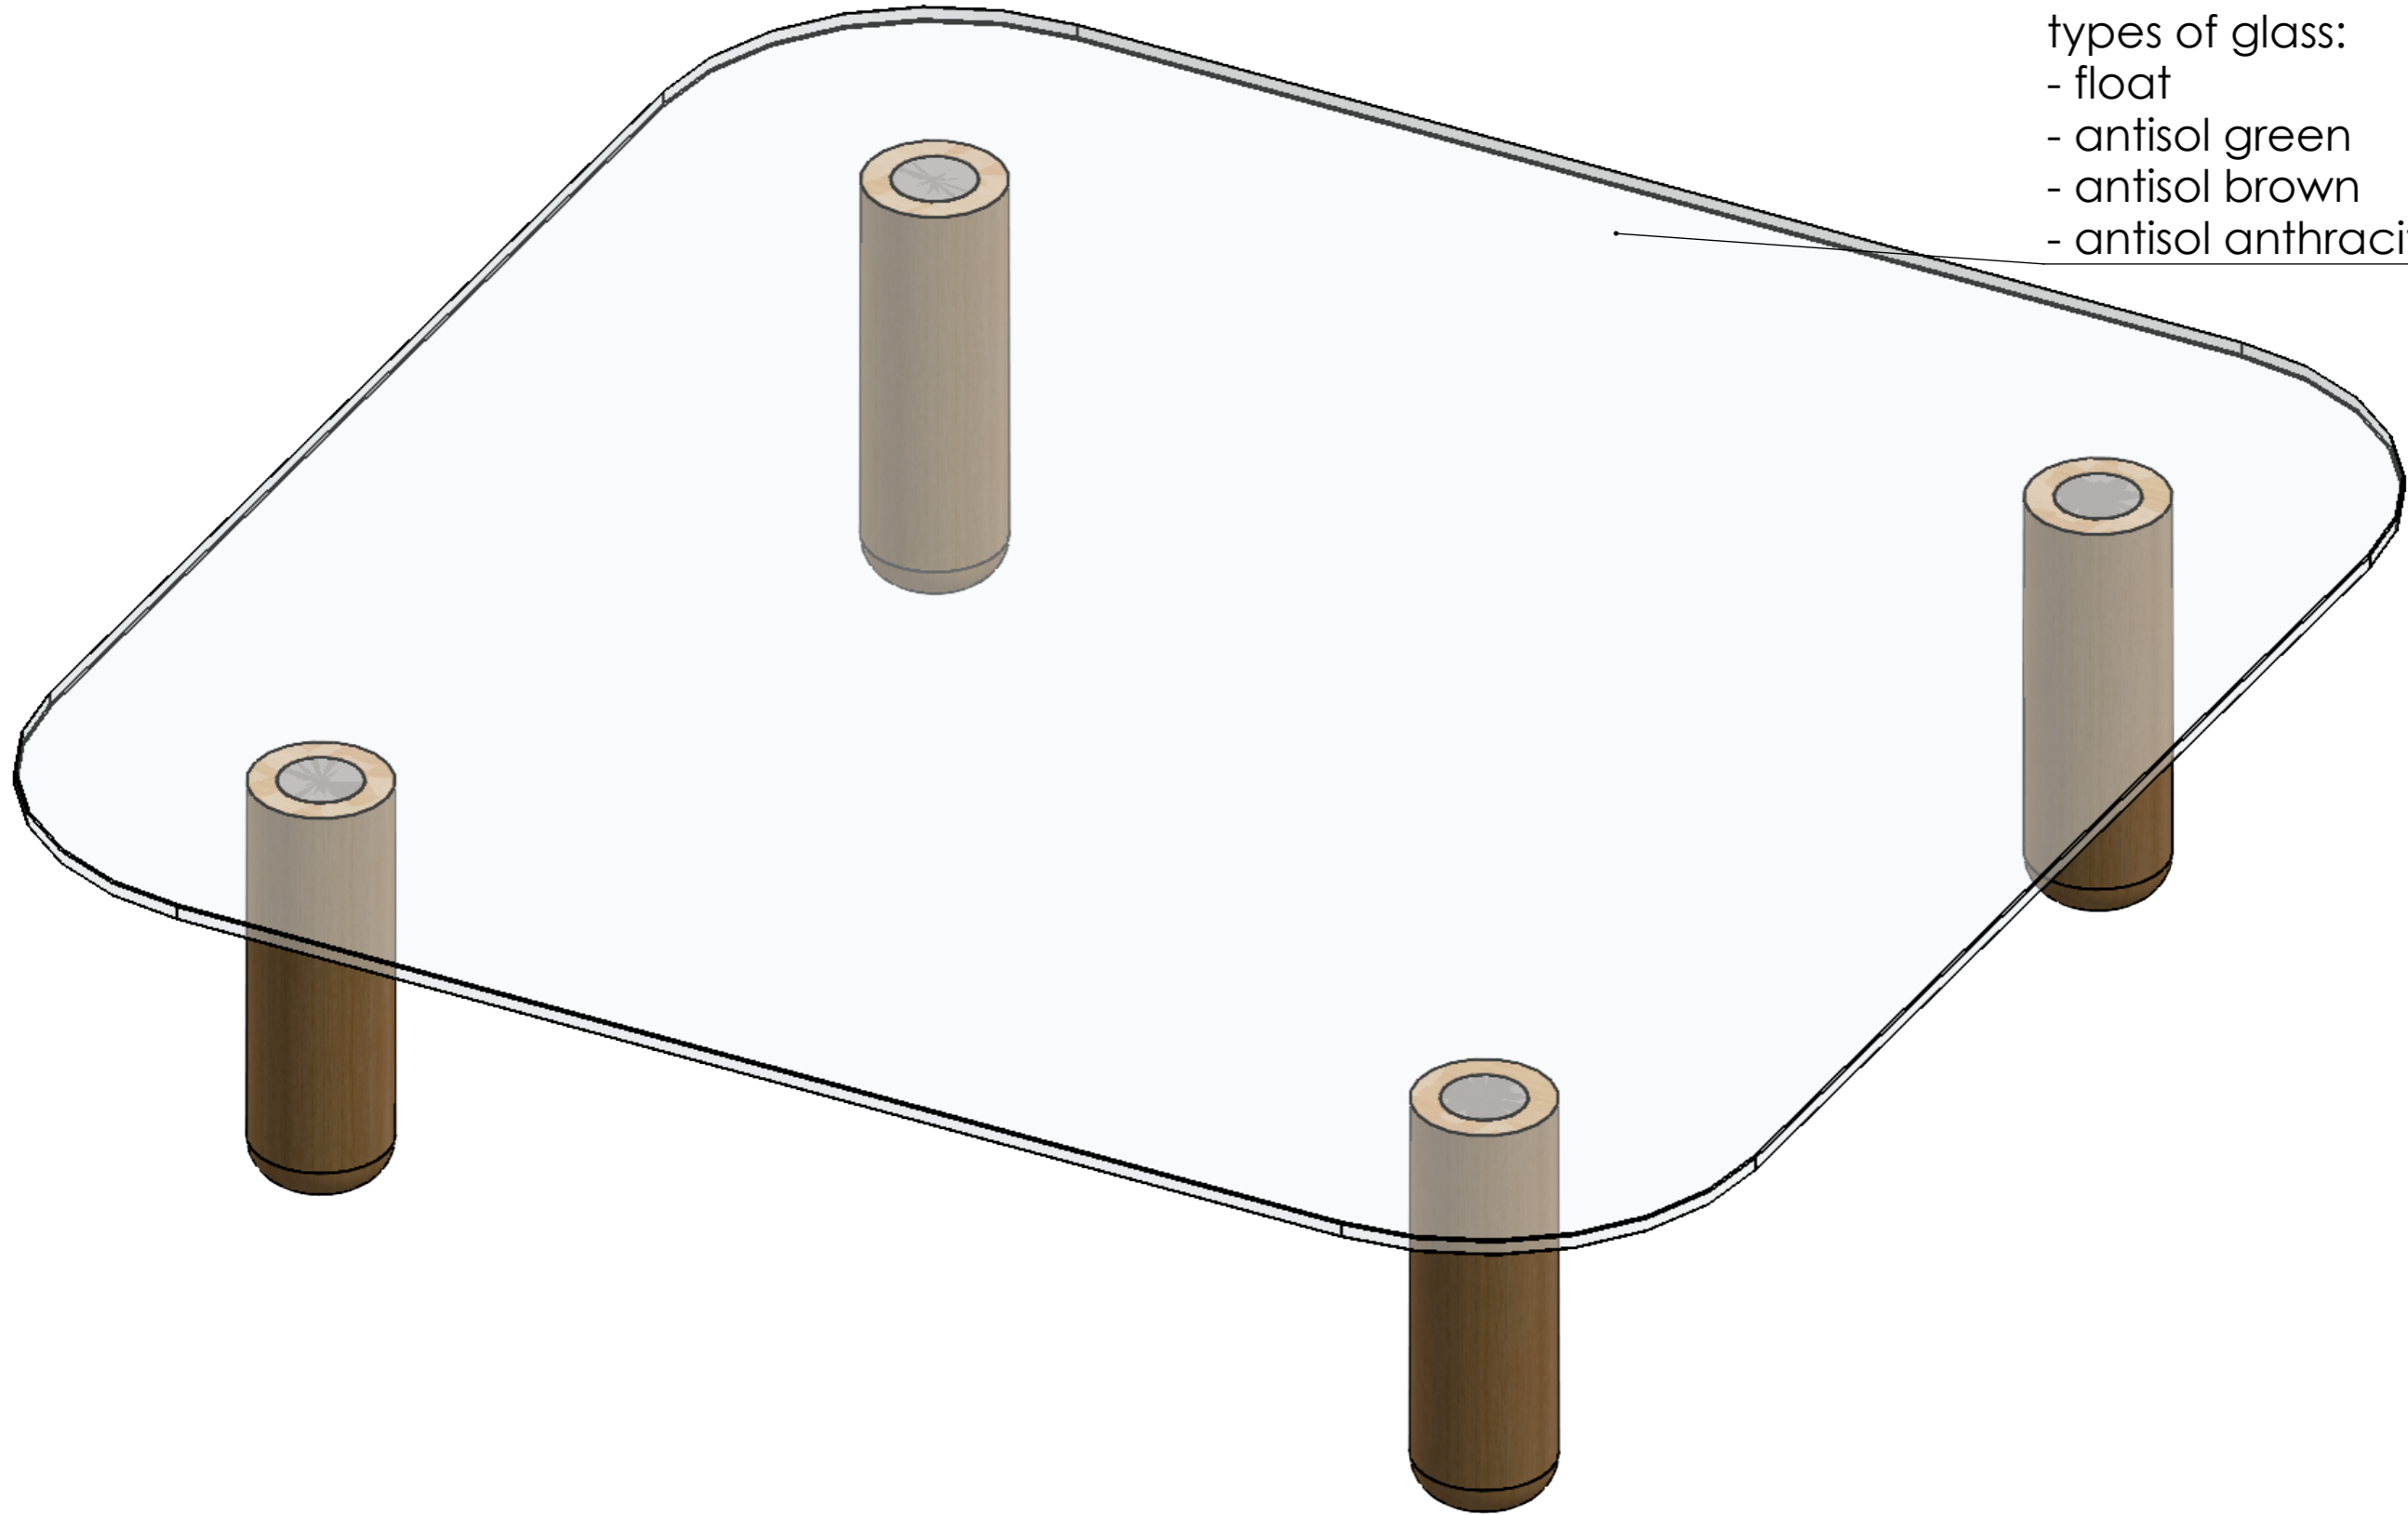

- types of glass:
- float
 - antisol green
 - antisol brown
 - antisol anthracite

CAD			Sheet 1/4	Weight in kg 32.96	Scale 1:10	Size A3	Material See BOM	
	Date	Name	Unless otherwise specified: Dimensions are in millimeters Surface finish: Tolerances: Linear: ISO 2768-1 m Angular: ISO 2768-1m			Part name		
Lead	09.12.2021					Opis		
Drawn	09.12.2021					Number of part left	Version	Revision
App.	09.12.2021					BS nogi 85		
This drawing is Fogia Furniture Sp. z o.o. property and is protected by applicable law. It is not allowed to copy or disclose without Fogia Furniture Sp. z o.o. permission.			Fogia Furniture Sp. z o.o. 83-324 Brodnica Górná 66 FOGIA.		Substitute for drawn no			